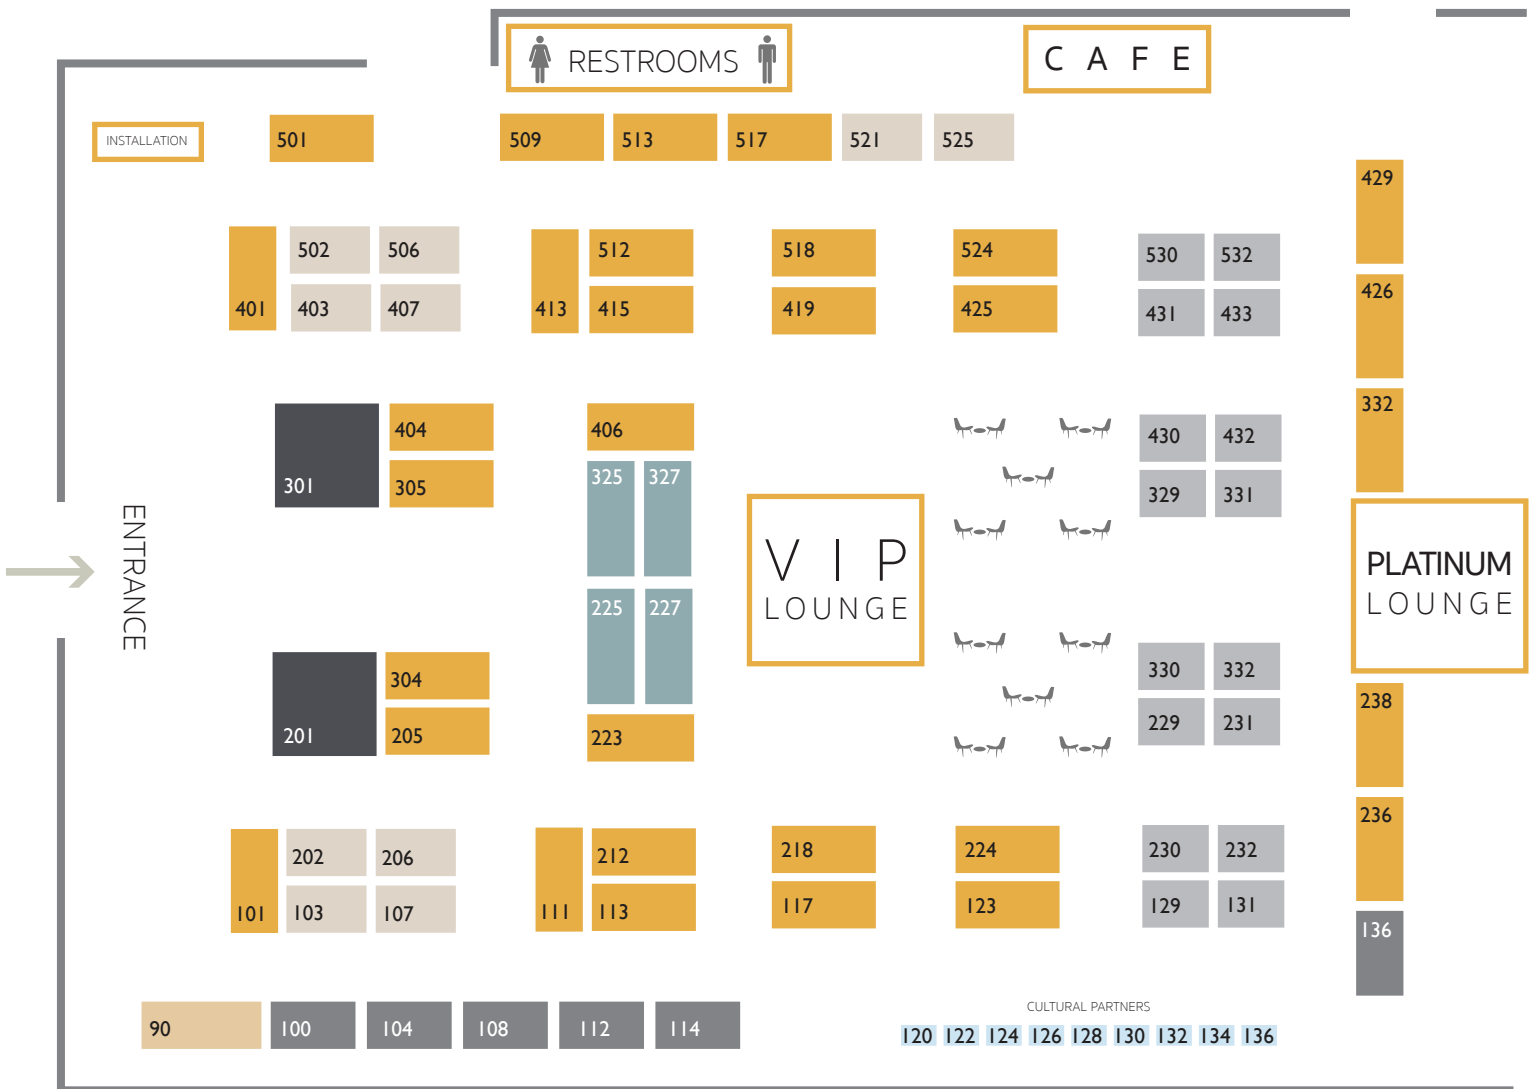

# ART DALLAS

CONTEMPORARY

APRIL 16-19  
2020

Floor plan & pricing are subject to change

BOOTH SIZE	SQ FT	PRICE
12' x 16'	192 sq. ft.	\$7,995
12' x 18'	216 sq. ft.	\$8,995
12' x 20'	240 sq. ft.	\$9,995
12' x 24'	288 sq. ft.	\$11,895
24' x 24'	576 sq. ft.	\$22,995

**DALLAS MARKET CENTER / MARKET HALL**  
2200 Stemmons Freeway  
Dallas, TX 75207

Please Note: Booth prices shown reflect a 3% cash/check/wire discount. Discount does not apply if choosing to pay through credit card and/or PayPal.